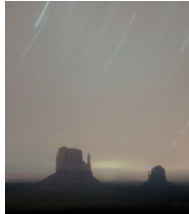

Trevor Paglen

DMSP F16 over Monument Valley Navajo Nation (Military Meteorological Satellite; 2003-048A), 2009

C-print

30 x 24 in. (76.2 x 60.96 cm)

Edition 3 of 5

TP-PH09-83-3

13